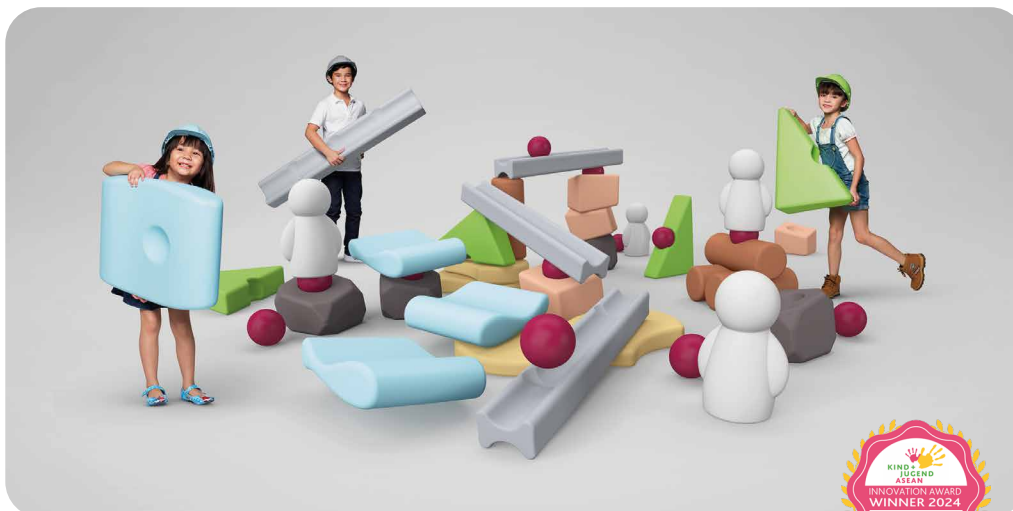

# Resources®

Scan to watch video

Resources® is a modern construction toy inspired by seven natural resources — Stone, Wood, Sand, Steel, Brick, Tree, and Water. With its unique, minimalistic design, children can freely build and create while sparking their imagination. Unlike traditional toys, Resources® features a **no joint, no lock, no magnet** system, encouraging kids to stack and balance, fostering problem-solving and mindfulness. Made from food-grade TPE plastic, its delightful texture adds a sensory-rich experience to every play session.

# Resources® playground

Scan to watch video

Resources® Playground is an innovative, large-scale version of the original Resources® construction toy designed to encourage collaborative play among children. Inspired by natural resources. This playground set features nine shapes that represent essential elements of our world. Each child is assigned a specific resource, identified by the color of their helmet or outfit, promoting teamwork as they must share and combine resources to build structures. Beyond playing by the rules, children can also freely enjoy the Resources® Playground in their own creative ways.

## STACK MASTER

Scan to watch video

Resources® Stack Master is a foundational stacking and balancing toy inspired by Zen stone stacking, designed to develop early skills in toddlers and kindergarten-aged children. Designed to resemble natural rocks and pebbles, it offers varying levels of difficulty — Simple, Advanced, and Extreme — making it suitable for toddlers developing hand-eye coordination and building confidence before transitioning to more advanced the original Resources® toys. Crafted from **Natural Rubber Compound**, it offers a safe, tactile experience ideal for young learners.