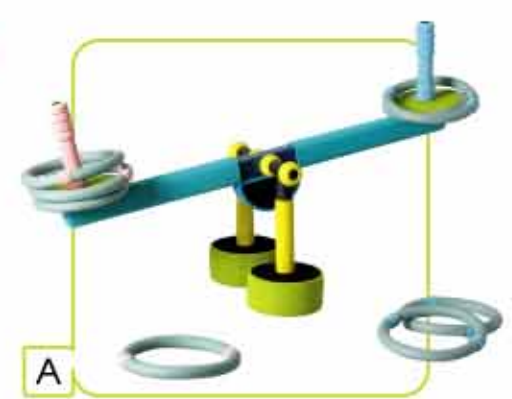

HR-02 (C) HORSE SHOES

Set Include:
1 Toss Stand + 1 Stump 14" + 4 Horse Shoes (2 Colors)
12 Sets Per CTN. Carton Size: 27.00 x 94.00 x 25.00 CM. (0.064 CBM.)