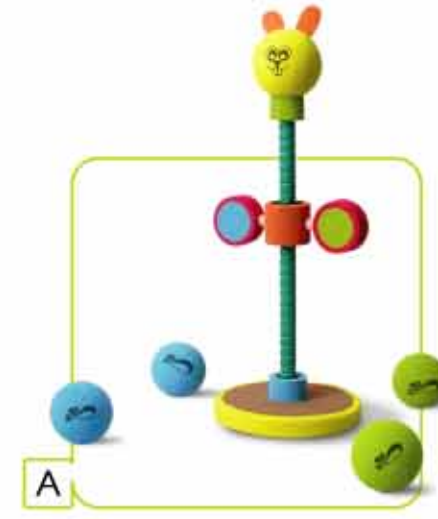

BBW-01 (X) BUNNY BALL WHEEL

To start, put the target wheel in the mid of twisted pole. Set 2 teams with different color. Each team throw balls to the corresponding target color. The target wheel will be contrary spinned upward or downward. Whose team color target wheel reaches the end point first, either on top or base, will be the winner.

Set Include:
1 Bunny's Head +1 Two-tone target + 1 Twisted pole + 1 Bunny ball wheel base + 4 balls Dia 68 +/- 2 MM.
6 Sets per CTN Carton Size : 23.50 x 88.50 x 27.00 cm (0.057 CBM.)

BGM-01 (X) BUNGEE GHOST MAN

Try to bounce back Mr. Ghost Man's head as many as you can. Count the score with your friends to see who get the most !

Set include:
1 MR. Bungee Ghost Man.
10 Sets per CTN Carton Size : 23.50 x 58.00 x 30.50 cm (0.042 CBM.)