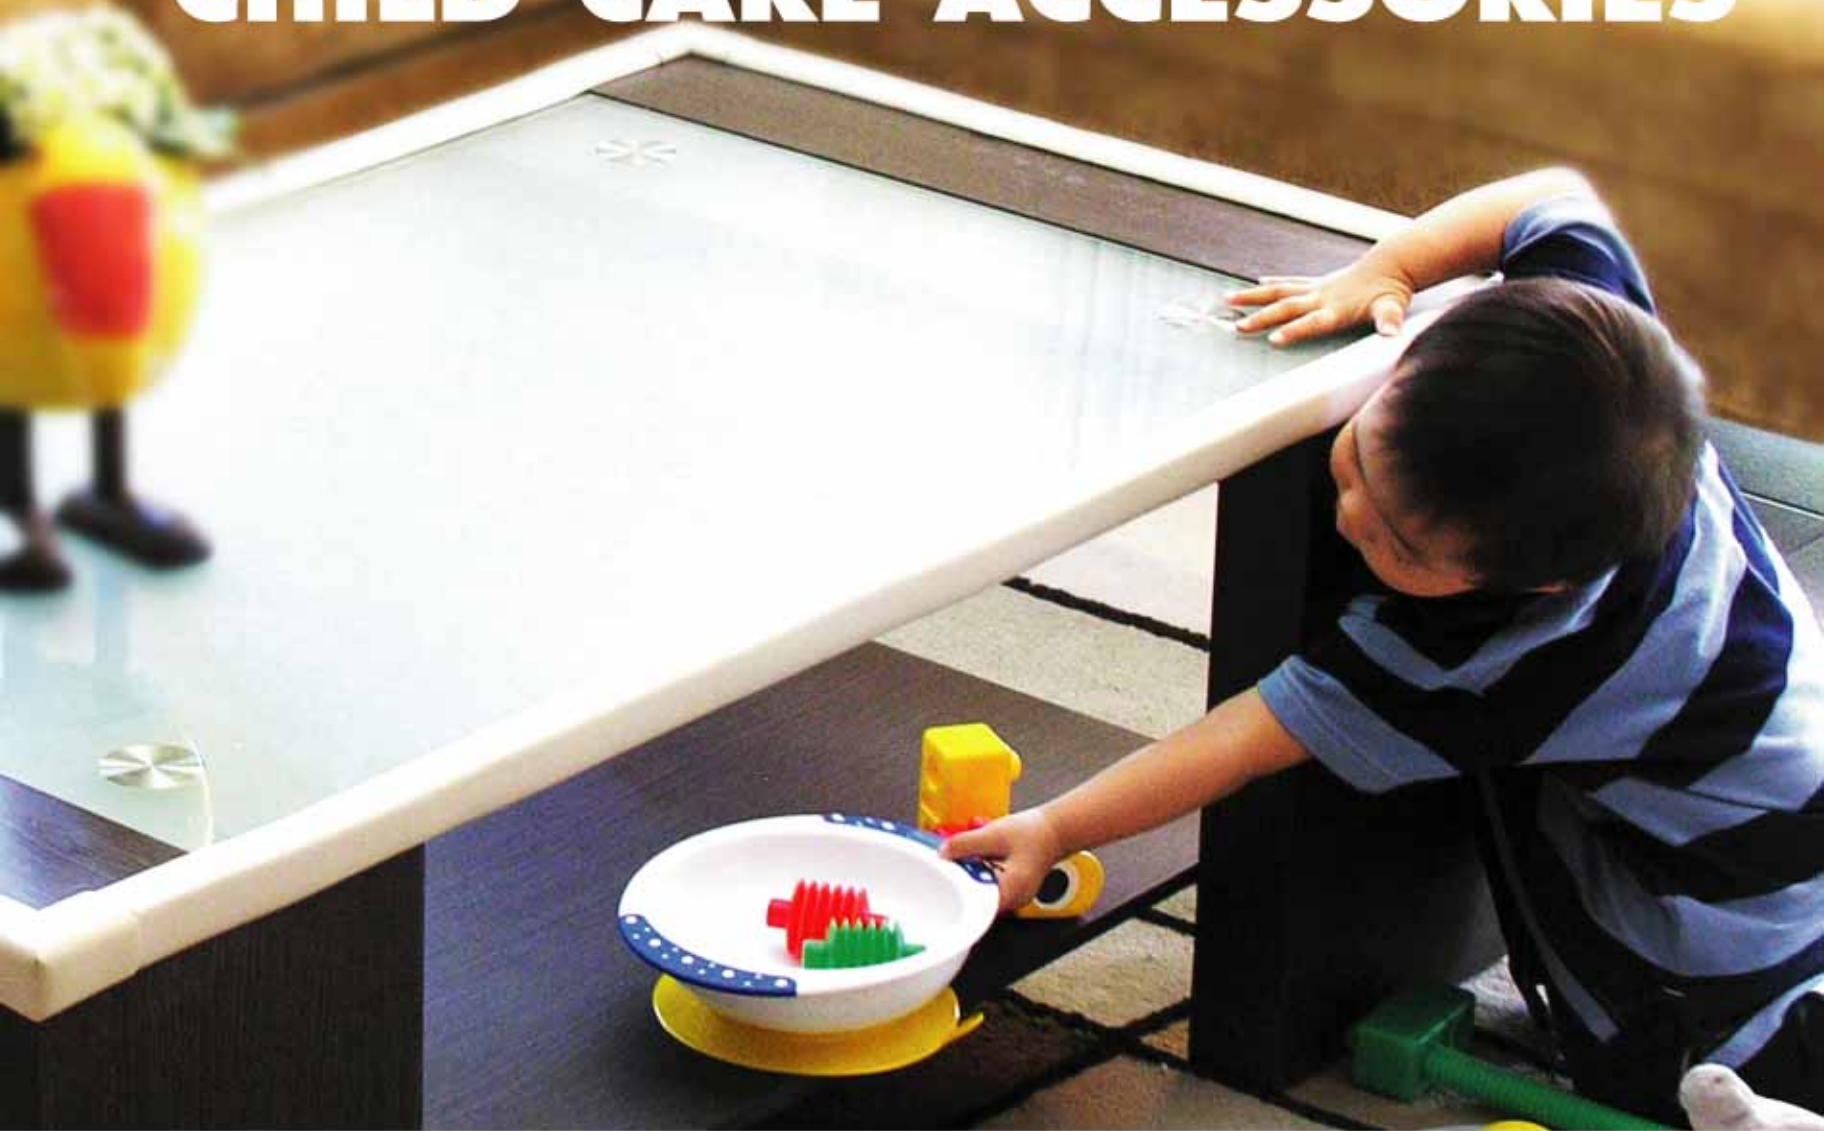

20 Sets Per CTN.

Carton Size: 27.00 x 95.50 x 23.00 CM. (0.060 CBM.)

CHILD CARE ACCESSORIES

Cushiony Foam Guard

- Protect your child from sharp edges & corners
- Easy to install with full-length double-sided sticky tape
- Tightly secure in place and easy to remove as needed
- Non-Toxic durable foam which can reusable
- Look nice and compatible with all furniture