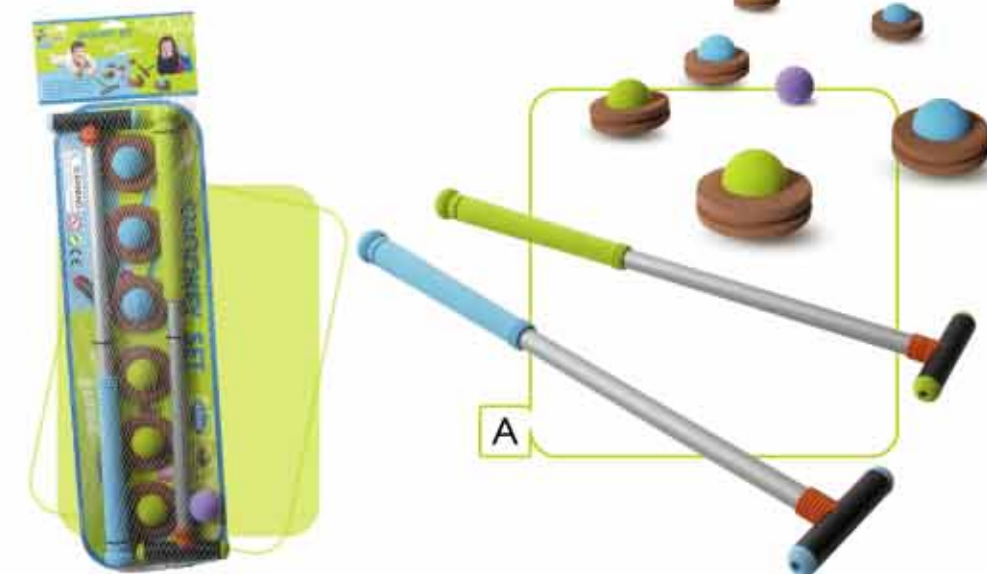

SKS-01 (N) SNOOKEY SET

Set 2 teams, each team will have 3 pieces of Shufflepuck. The started team will toss the Pitsy Ball, then use the pool paddle to pool shufflepuck close to the Pitsy Ball. There are 3 chances for each team. Let's see whose Shufflepuck is the closest to Pitsy Ball!

Set include:
6 Pieces of Shuffle Pucks + 2 Pool Paddles 23" + 1 Pitsy ball
6 Sets per CTN. Carton Size : 32.50 x 65.00 x 23.50 cm (0.050 CBM.)