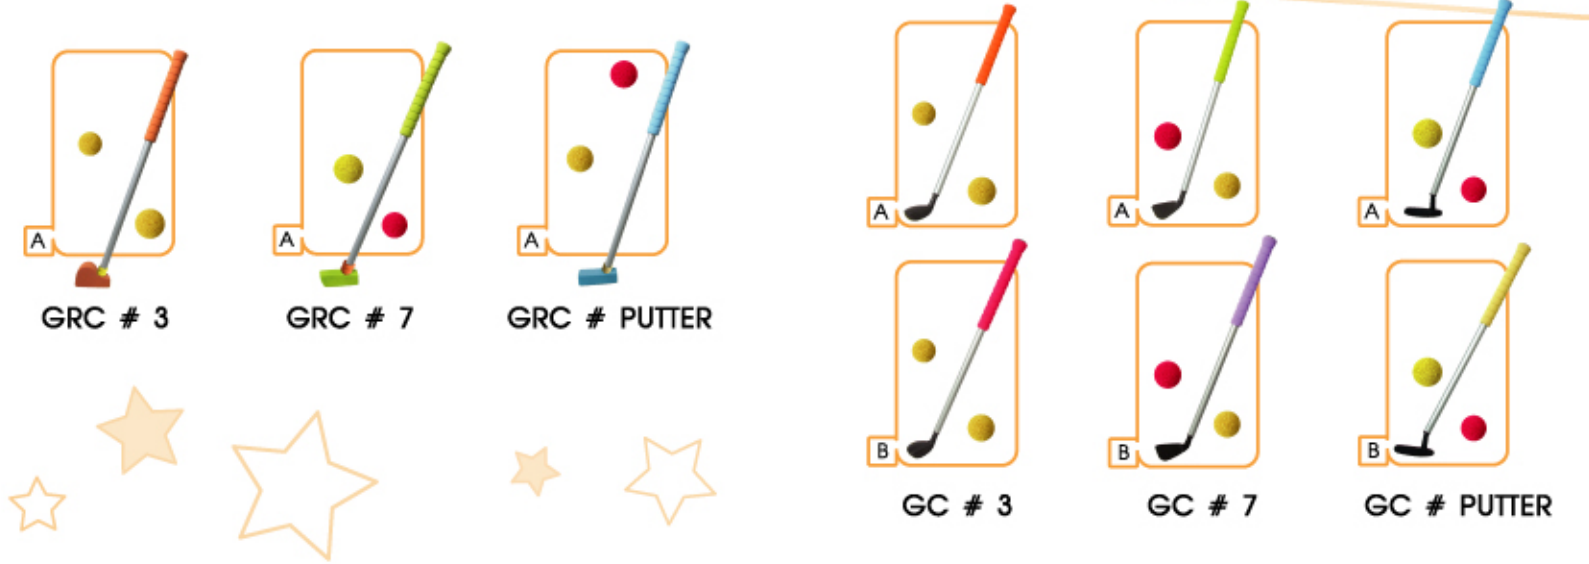

GOLF CLUB

CODE	NAME	COMPONENT		CASE PACK	CARTON SIZE	CBM
		CLUB	BALL			
GC-21/3 (C)	21" Golf Club #3	1 Club #3	2 Balls DIA. 42+/-2 MM.	18 Sets	28.00 x 84.00 x 20.00 CM.	0.047
GC-21/7 (C)	21" Golf Club #7	1 Club #7	2 Balls DIA. 42+/-2 MM.	18 Sets	28.00 x 84.00 x 20.00 CM.	0.047
GC-21/P (C)	21" Golf Club Putter	1 Club Putter	2 Balls DIA. 42+/-2 MM.	18 Sets	28.00 x 84.00 x 20.00 CM.	0.047
GC-23/3 (C)	23" Golf Club #3	1 Club #3	2 Balls DIA. 42+/-2 MM.	18 Sets	28.00 x 91.00 x 20.00 CM.	0.051
GC-23/7 (C)	23" Golf Club #7	1 Club #7	2 Balls DIA. 42+/-2 MM.	18 Sets	28.00 x 91.00 x 20.00 CM.	0.051
GC-23/P (C)	23" Golf Club Putter	1 Club Putter	2 Balls DIA. 42+/-2 MM.	18 Sets	28.00 x 91.00 x 20.00 CM.	0.051
GC-27/3 (C)	27" Golf Club #3	1 Club #3	2 Balls DIA. 42+/-2 MM.	18 Sets	28.00 x 97.00 x 20.00 CM.	0.055
GC-27/7 (C)	27" Golf Club #7	1 Club #7	2 Balls DIA. 42+/-2 MM.	18 Sets	28.00 x 97.00 x 20.00 CM.	0.055
GC-27/P (C)	27" Golf Club Putter	1 Club Putter	2 Balls DIA. 42+/-2 MM.	18 Sets	28.00 x 97.00 x 20.00 CM.	0.055
GRC-23/3 (C)	23" Golf Club Rubber #3	1 Club Rubber #3	2 Balls DIA. 42+/-2 MM.	18 Sets	25.50 x 84.00 x 34.00 CM.	0.073
GRC-23/7 (C)	23" Golf Club Rubber #7	1 Club Rubber #7	2 Balls DIA. 42+/-2 MM.	18 Sets	25.50 x 84.00 x 26.50 CM.	0.057
GRC-23/P (C)	23" Golf Club Rubber Putter	1 Club Rubber Putter	2 Balls DIA. 42+/-2 MM.	18 Sets	25.50 x 84.00 x 26.50 CM.	0.057
GRC-27/3 (C)	27" Golf Club Rubber #3	1 Club Rubber #3	2 Balls DIA. 42+/-2 MM.	18 Sets	25.50 x 93.00 x 34.00 CM.	0.081
GRC-27/7 (C)	27" Golf Club Rubber #7	1 Club Rubber #7	2 Balls DIA. 42+/-2 MM.	18 Sets	25.50 x 93.00 x 26.50 CM.	0.063
GRC-27/P (C)	27" Golf Club Rubber Putter	1 Club Rubber Putter	2 Balls DIA. 42+/-2 MM.	18 Sets	25.50 x 93.00 x 26.50 CM.	0.063