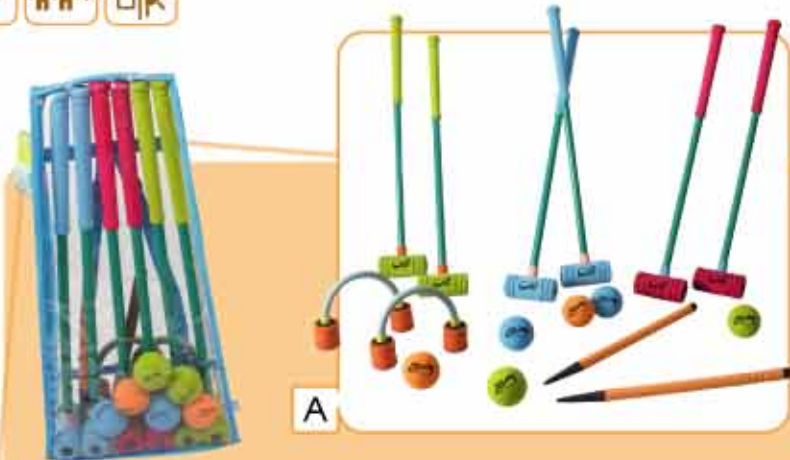

CROQUET

Fill your backyard with our Croquet Set for Garden Parties or Family Gatherings. Feel elegant with this charming traditional game. Provide in alternative choices for various length and different number of gates in the set. Suitable for kids as all components cover with soft foam material. Special gate design which you able to enjoy this game even for indoor and outdoor activity.

MCQL-27 (B) 27" MULTI PLAYER CROQUET SET IN BAG

Set include:
6 Mallets + 2 Gates + 2 Stumps 14" + 6 Balls Dia 68 +/- 2 MM.
6 Sets Per CTN. Carton Size: 34.50 x 82.00 x 76.00 CM. (0.215 CBM.)

CQL-23-9 (B) 23" CROQUET SET

Set include:
2 Mallets + 9 Gates + 2 Pins + 4 Balls Dia 60 +/- 2 MM.
4 Sets Per CTN. Carton Size: 31.00 x 81.00 x 31.00 CM. (0.078 CBM.)

CQL-27-9 (B) 27" CROQUET SET

Set include:
2 Mallets + 9 Gates + 2 Pins + 4 Balls Dia 60 +/- 2 MM.
4 Sets Per CTN. Carton Size: 31.00 x 81.00 x 31.00 CM. (0.078 CBM.)