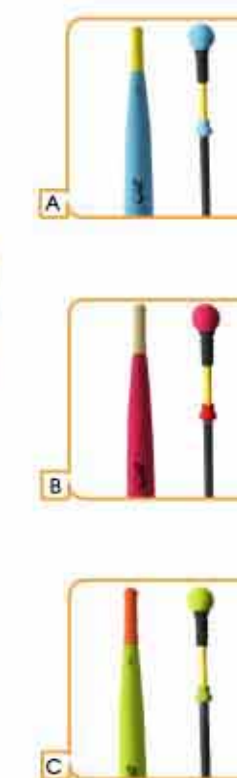

TB-24S (C) 24" TEE-BALL SET

Set include:
1 BAT DIA 52 +/- 2 MM. + 1 Ball DIA 68 +/- 2 MM. + 1 Stand + 1 Out Tube + 1 In Tube + 1 Tee Bar
6 Sets Per CTN. Carton Size: 38.00 x 68.00 x 23.50 CM. (0.061 CBM.)