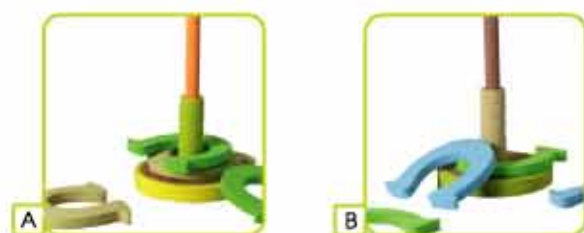

HR-02 (C) HORSE SHOES

Set Include:
1 Toss Stand + 1 Stump 14" + 4 Horse Shoes (2 Colors)
12 Sets Per CTN. Carton Size: 27.00 x 94.00 x 25.00 CM. (0.064 CBM.)