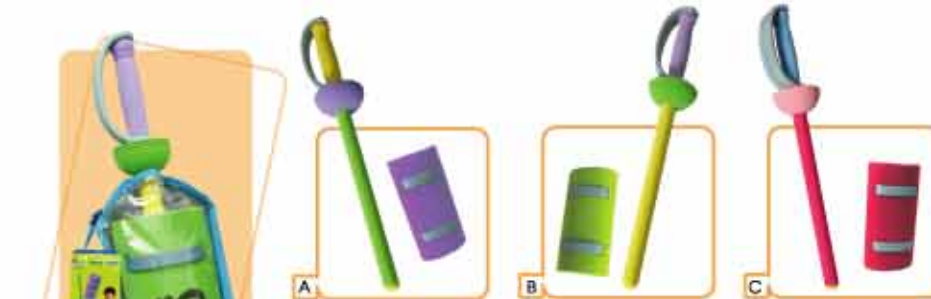

KJ-01 (B) KNIGHT JUNIOR

Set include:
1 Fencing Sword + 1 Hand Guard
10 Sets Per CTN. Carton Size: 27.00 x 64.00 x 37.00 CM. (0.064 CBM.)