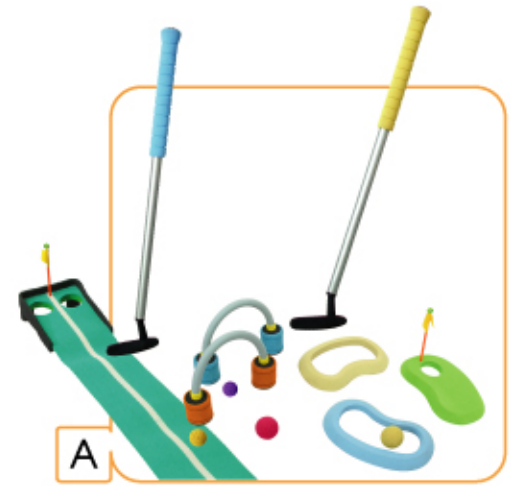

CGSL-27 (B) COMBINATION GOLF SET

Set Include:
2 Golf Club Putter 27" + 3 Golf Fields + 3 Gates + 4 Balls Dia 42 +/- 2 MM.
10 Sets Per CTN. Carton Size: 40.00 x 55.00 x 80.00 CM. (0.176 CBM.)

CGS-01 (B) COMBINATION GOLF SET

Set Include:
1 Tee-Golf Field + 1 Golf Club Putter 23" + 2 Balls Dia 42 +/- 2 MM.
10 Sets Per CTN. Carton Size: 30.00 x 72.00 x 23.00 CM. (0.050 CBM.)

FGCL-27 (B) FULL SET OF GOLF CLUB 27" IN BAG

Set Include:
2 Golf Club Putter 27" + 1 Golf Puff Mat + 3 Golf Fields + 2 Gates + 4 Balls Dia 42 +/- 2 MM.
4 Sets Per CTN. Carton Size: 31.00 x 81.00 x 31.00 cm. (0.078 CBM.)

GOLF CLUB