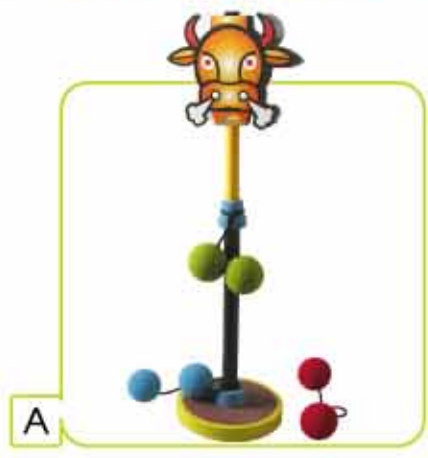

CP-01 (X) CATTLE PALING

Aim at the Cattle Paling. Swing and throw the Fling Ball and try to lasso the paling. Com'on little cowboy. Let's conquer the cattle!

Set include:
1 Cattle's face + 1 Connection tube + 1 Paling + 1 Cattle Paling's Base + 3 Fling Balls
10 Sets per CTN. Carton Size : 22.50 x 83.00 x 38.00 CM. (0.071 CBM.)

HFF-01 (N) HIT FOR FUN

Close your eyes with the Eye-Pad provided. Turn around yourself 3 rounds, then fumble for standing target by using the mallet to hit the target. Target will be split apart and the balls are rolling out if you make a hit! Let's start and Fumble !!

Set include:
1 Standing target + 2 Mallets 23" + 1 Handy hand ball + 4 Small balls + 2 Eye-pads
4 Sets per CTN. Carton Size : 34.00 x 69.50 x 26.50 CM. (0.063 CBM.)