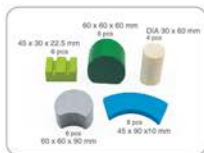

A184 052
30 Wooden Blocks
Size Square : 28 x 45 x 25 mm
2y+

new